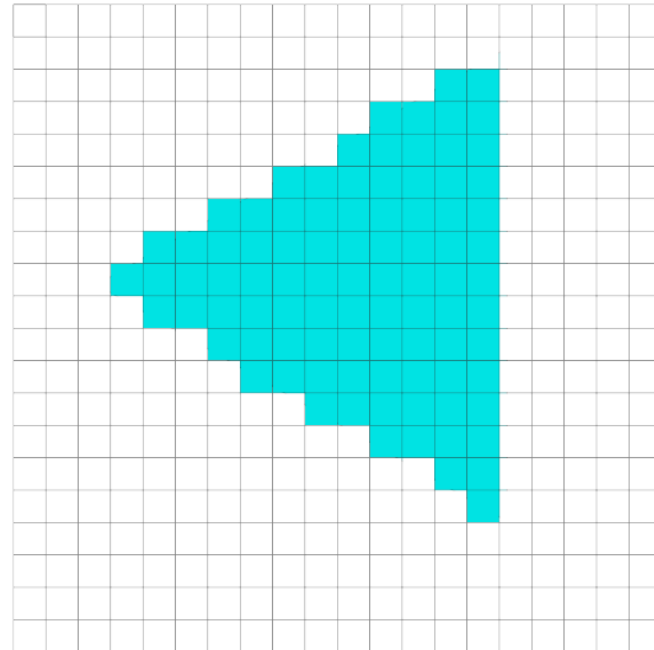

Computer Graphics II

- Anti Aliasing (Questions)

Kai Lawonn

Possible Questions

What is SSAA?

Possible Questions

What is SSAA?

Super sample anti-aliasing (SSAA) temporarily use higher resolution to render, the visual output is updated in the framebuffer, the resolution was downsampled back to the normal resolution

Possible Questions

Explain how aliasing originates with a sketch.

Possible Questions

Explain how aliasing originates with a sketch.

Possible Questions

How can we easily activate multi-sampling ($N = 4$)?

Possible Questions