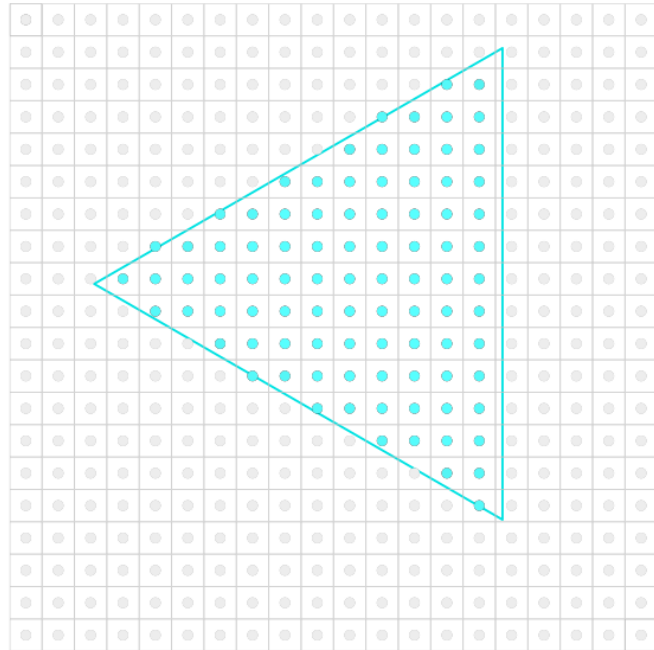

Computer Graphics II

- Anti Aliasing (Questions)

Kai Lawonn

Possible Questions

What is SSAA?

Possible Questions

What is SSAA?

Super sample anti-aliasing (SSAA) temporarily use higher resolution to render, the visual output is updated in the framebuffer, the resolution was downsampled back to the normal resolution

Possible Questions

Explain how aliasing originates with a sketch.

Possible Questions

Explain how aliasing originates with a sketch.

Possible Questions

How can we easily activate multi-sampling ($N = 4$)?

Possible Questions